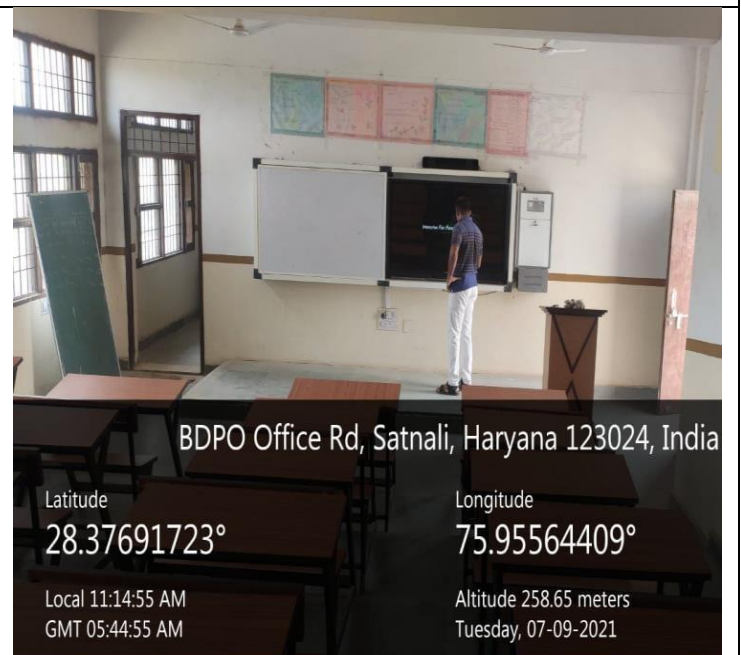

Fig. 3. ICT Enabled Conference Hall with LCD/Computer Facility

Fig.4. ICT Enabled Class Room No. 304 with LCD Facility

Principal
Government College Satnali
(M/Garh)

GOVERNMENT COLLEGE SATNALI, MAHENDERGARH